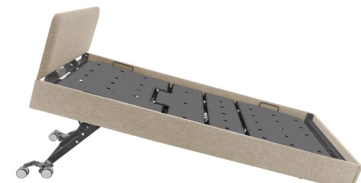

This bed is packed with premium features such as electric auto-regression backrest, manual vascular support, a high height of 725mm, a low bed height of 150mm and optional bluetooth handsets.

Product Features:

Forward & Reverse Trendelenburg

Chair Position Function

75mm Twin Wheel Braking Castors

Bluetooth Connectivity
handset must be ordered separately

Optional Features - Added at time of manufacture

- Dual Locking Castors
- Bluetooth Handset
- Under Bed Light
- USB Charging Ports
- Timber Surround
- Custom Powder Coat Colours
- Custom End Board Styles and Colours
- Custom Sleeping Surface Length (2m+)
- Partner Bed Set Up

Stacked Styles & Colours

Custom styles & colours available upon request.

Upholstered

Plain Padded Headboard & Plain Full Surround

Upholstered

Jersey Padded Headboard & Plain Full Surround

Foot section of surround available in Low or High Profile.