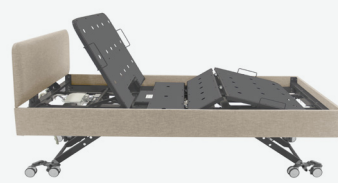

This bed is packed with premium features such as electric auto-regression backrest, manual vascular support, a high height of 725mm, a low bed height of 150mm and optional bluetooth handsets.

Product Features:

Forward & Reverse Trendelenburg

Chair Position Function

75mm Twin Wheel Braking Castors

Bluetooth Connectivity
handset must be ordered separately

Optional Features - Added at time of manufacture

- Dual Locking Castors
- Bluetooth Handset
- Under Bed Light
- USB Charging Ports
- Timber Surround
- Custom Powder Coat Colours
- Custom End Board Styles and Colours
- Custom Sleeping Surface Length (2m+)
- Partner Bed Set Up