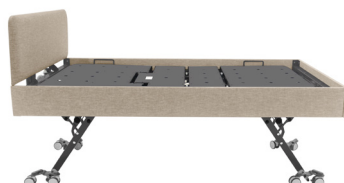

This bed is packed with premium features such as electric auto-regression backrest, manual vascular support, a high height of 725mm, a low bed height of 150mm and optional bluetooth handsets.

Product Features:

- Australian Made and Owned
- Floorline Bed
- Vertical Lift
- Electric Auto-Regression Backrest
- Electric Kneebreak
- Manual Vascular Support
- 250kg SWL
- Back Lit Handset
- Battery Back Up
- Ironstone Powder Coated Frame
- Full Surround Design

Forward & Reverse Trendelenburg

Chair Position Function

75mm Twin Wheel Braking Castors

Bluetooth Connectivity
handset must be ordered separately

Optional Features - Added at time of manufacture

- Dual Locking Castors
- Bluetooth Handset
- Under Bed Light
- USB Charging Ports
- Timber Surround
- Custom Powder Coat Colours
- Custom End Board Styles and Colours
- Custom Sleeping Surface Length (2m+)
- Partner Bed Set Up

Stacked Styles & Colours

Custom styles & colours available upon request.

Upholstered

Plain Padded Headboard & Plain Full Surround

Upholstered

Jersey Padded Headboard & Plain Full Surround

Foot section of surround available in Low or High Profile.